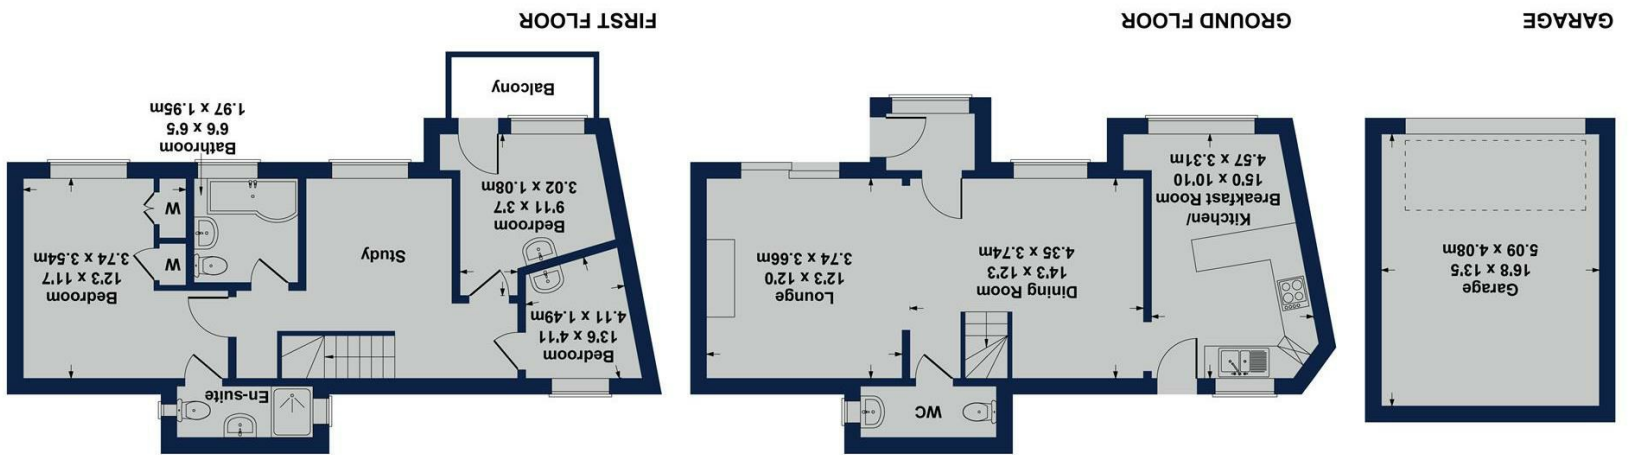

Produced by The Plan PortalPotterplans Ltd. 2025
SKETCH PLAN FOR ILLUSTRATIVE PURPOSES ONLY

Tides Reach, Warfleet
Approximate Gross Internal Area
1259 sq ft - 117 sq m

Tides Reach, Warfleet
Dartmouth

Price £1,350,000

Tides Reach, Warfleet, Dartmouth, TQ6 9BZ

On the water's edge! Often requested and seldom found. The photos tell it all! Cocktails and sundowners on the lawn while other members of the family and guests take to the water from their own private steps. Your lifestyle will take on a totally new dimension once you are installed! Haven't you ever wanted your own running mooring? Summers will take on a whole new meaning once you have moved in!

GARAGE

THREE BEDROOMS

One with balcony, one with ensuite.

STUDY

ENSUITE

Shower, W.C, wash hand basin.

FAMILY BATHROOM

THREE WCS